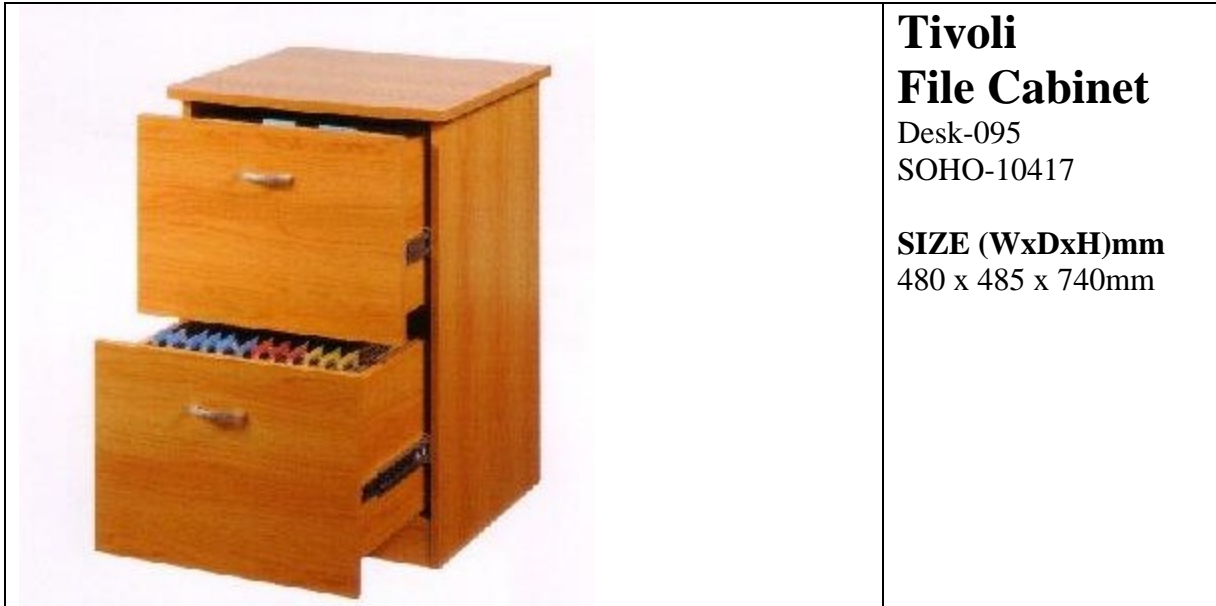

SIZE (WxDxH)mm
1548 x 550 x 908mm

FILE CABINETS

**Polo
File Cabinet**

Desk-094
SOHO-106075

SIZE (WxDxH)mm
480 x 490 x 1070mm

Please note a variety of colours and materials available upon request.

All Furniture comes as “Flat packs” ready for assembly (Hex Key included)

	<p>Ascot 113L Stock Code :- Desk-103</p> <p>SPECIFICATION</p> <p>Back (WxH): 50x70cm Seat (WxH): 50x50cm Seat Height: 46-56cm</p> <p>N.W : 16KG G.W : 18KG</p> <p>Color : Black</p>
--	---

Atlantic 204
Stock Code :- Desk-102

SPECIFICATION

Back (WxH): 49x60cm

Seat (WxH): 50x50cm

Seat Height: 46-56cm

N.W : 14KG

G.W : 16KG

Color : Black

Chelsea 209
Stock Code: Desk-117

SPECIFICATION

Back (WxH): 46x60cm

Seat (WxH): 50x50cm

Seat Height: 46-56cm

N.W : 12KG

G.W : 14KG

Color : Black

Commerce 213L
Stock Code :- Desk-104