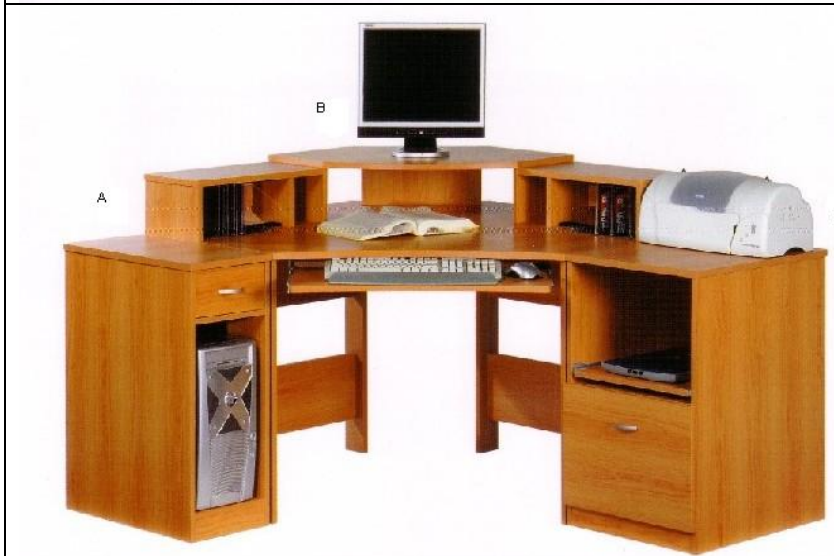

Furniture Catalogue 2006

Dallas Workstation

Desk-089
SOHO-10005

SIZE (WxDxH)mm
1570 x725x940mm

BOSTON Workstation

Desk-090
SOHO-10014

SIZE (WxDxH)mm
A) 280 x 550 x 740mm
B) 1100 x1100 x 908mm
C) 450 x 550 x 740mm

**Dell
Workcentre**

Desk-091
SOHO-10017

SIZE (WxDxH)mm
1500 x 700 x 1349mm

**Como
Workcentre**

Desk-092
SOHO-10311

SIZE (WxDxH)mm
1300 x 600 x 910mm

**Cedar
Workstation**

Desk-093
SOHO-10019

SIZE (WxDxH)mm
1548 x 550 x 908mm

FILE CABINETS

**Polo
File Cabinet**

Desk-094
SOHO-106075

SIZE (WxDxH)mm
480 x 490 x 1070mm

Please note a variety of colours and materials available upon request.

All Furniture comes as “Flat packs” ready for assembly (Hex Key included)

SPECIFICATION

Back (WxH): 49x60cm

Seat (WxH): 50x50cm

Seat Height: 46-56cm

N.W : 14KG

G.W : 16KG

Color : Black

Chelsea 209
Stock Code: Desk-117