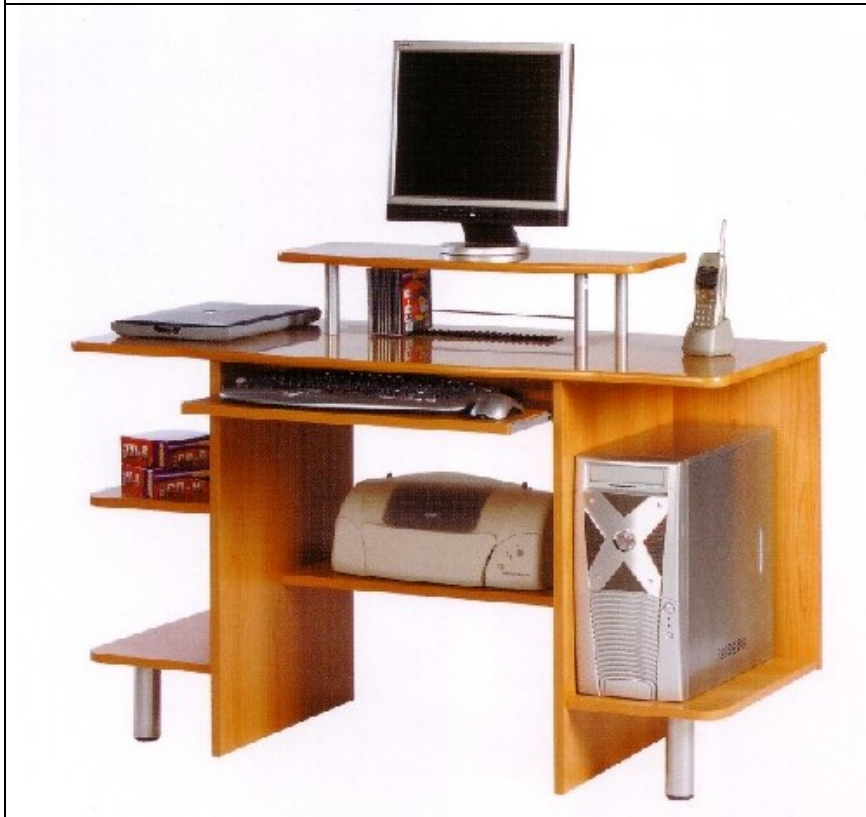

Furniture Catalogue 2006

Dallas Workstation

Desk-089
SOHO-10005

SIZE (WxDxH)mm
1570 x725x940mm

BOSTON Workstation

Desk-090
SOHO-10014

SIZE (WxDxH)mm
A) 280 x 550 x 740mm
B) 1100 x1100 x 908mm
C) 450 x 550 x 740mm

**Dell
Workcentre**

Desk-091
SOHO-10017

SIZE (WxDxH)mm
1500 x 700 x 1349mm

**Como
Workcentre**

Desk-092
SOHO-10311

SIZE (WxDxH)mm
1300 x 600 x 910mm

**Cedar
Workstation**

Desk-093
SOHO-10019

SIZE (WxDxH)mm
1548 x 550 x 908mm

FILE CABINETS

**Polo
File Cabinet**

Desk-094
SOHO-106075

SIZE (WxDxH)mm
480 x 490 x 1070mm

Please note a variety of colours and materials available upon request.

All Furniture comes as “Flat packs” ready for assembly (Hex Key included)

SPECIFICATION

Back (WxH): 49x60cm

Seat (WxH): 50x50cm

Seat Height: 46-56cm

N.W : 14KG

G.W : 16KG

Color : Black

Chelsea 209
Stock Code: Desk-117