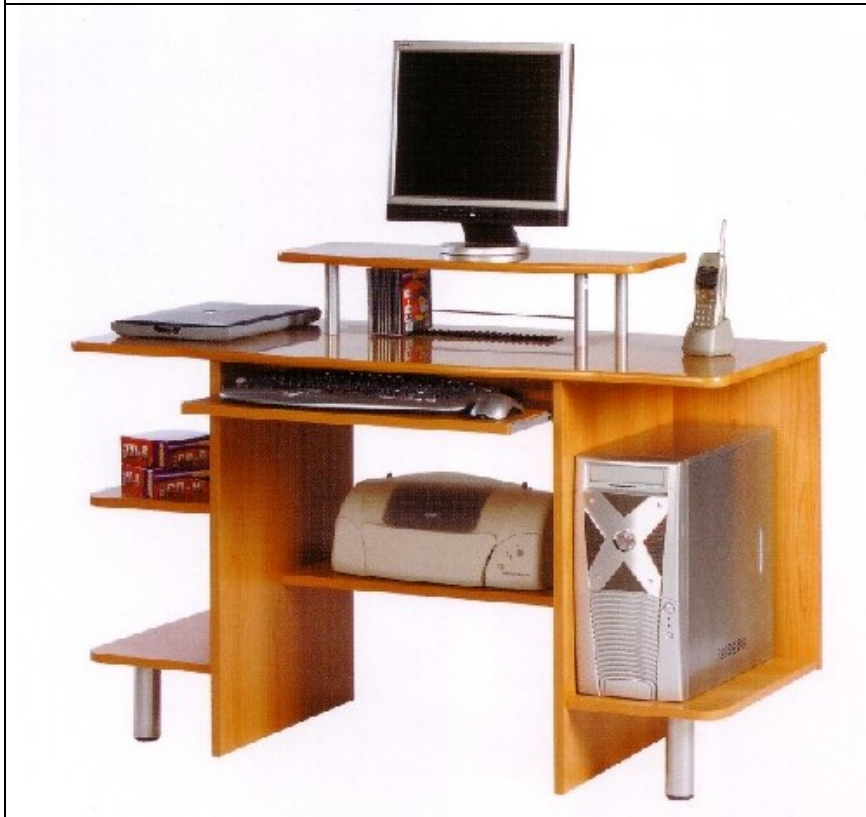

## Dallas Workstation

Desk-089  
SOHO-10005

**SIZE (WxDxH)mm**  
1570 x725x940mm

## BOSTON Workstation

Desk-090  
SOHO-10014

**SIZE (WxDxH)mm**  
A) 280 x 550 x 740mm  
B) 1100 x1100 x 908mm  
C) 450 x 550 x 740mm

**Dell  
Workcentre**

Desk-091  
SOHO-10017

**SIZE (WxDxH)mm**  
1500 x 700 x 1349mm

**Como  
Workcentre**

Desk-092  
SOHO-10311

**SIZE (WxDxH)mm**  
1300 x 600 x 910mm

**Cedar  
Workstation**

Desk-093  
SOHO-10019

**SIZE (WxDxH)mm**  
1548 x 550 x 908mm

**FILE CABINETS**

**Polo  
File Cabinet**

Desk-094  
SOHO-106075

**SIZE (WxDxH)mm**  
480 x 490 x 1070mm

**Please note a variety of colours and materials available upon request.**

**All Furniture comes as “Flat packs” ready for assembly (Hex Key included)**