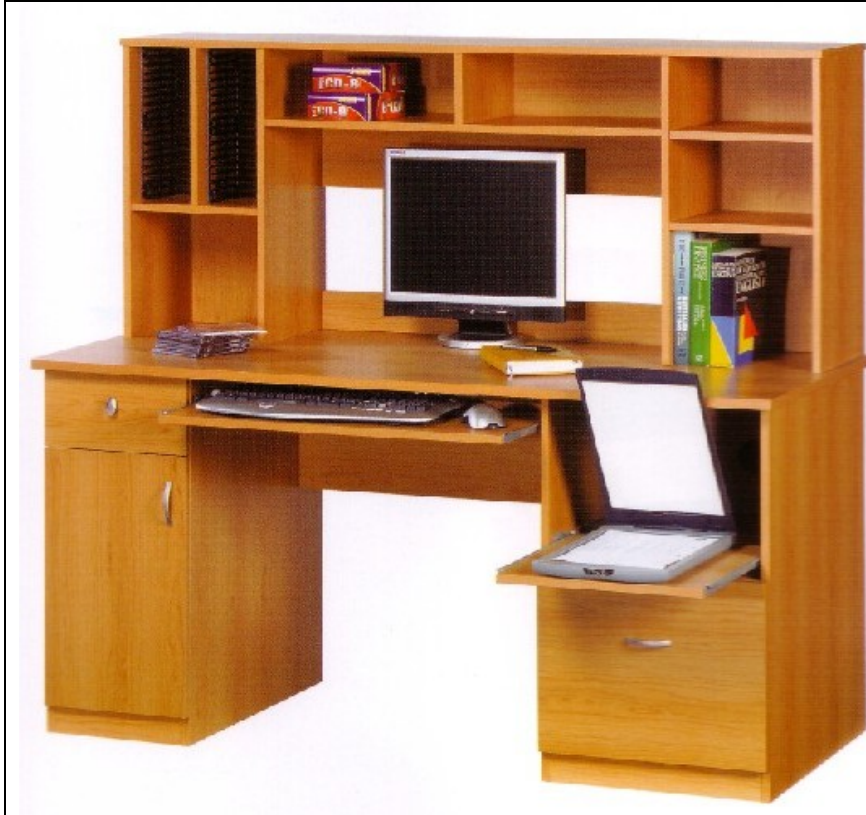

## Dallas Workstation

Desk-089  
SOHO-10005

**SIZE (WxDxH)mm**  
1570 x725x940mm

## BOSTON Workstation

Desk-090  
SOHO-10014

**SIZE (WxDxH)mm**  
A) 280 x 550 x 740mm  
B) 1100 x1100 x 908mm  
C) 450 x 550 x 740mm

**Dell  
Workcentre**

Desk-091  
SOHO-10017

**SIZE (WxDxH)mm**  
1500 x 700 x 1349mm

Desk-094  
SOHO-106075

**SIZE (WxDxH)mm**  
480 x 490 x 1070mm

**Please note a variety of colours and materials available upon request.**

**All Furniture comes as “Flat packs” ready for assembly (Hex Key included)**

**Color : Black**

**Lincoln 118L**  
**Stock Code :- Desk-099**

**SPECIFICATION**

Back (WxH): 52x80cm

Seat (WxH): 52x52cm

Seat Height: 46-54cm

N.W : 17KG

G.W : 19KG