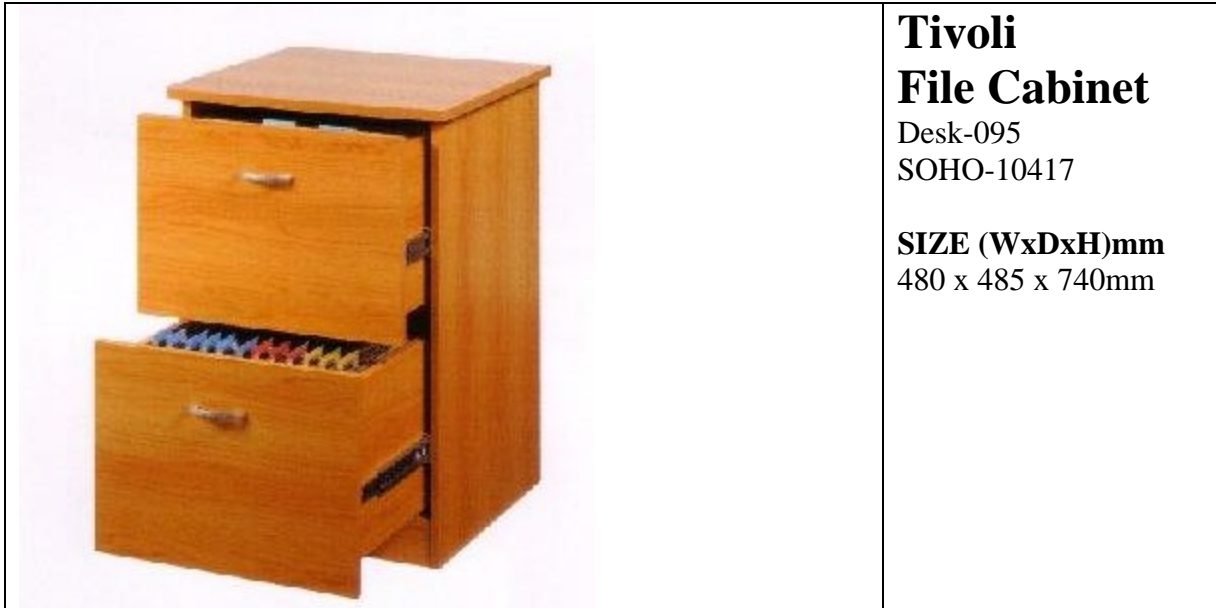

**Como  
Workcentre**

Desk-092  
SOHO-10311

**SIZE (WxDxH)mm**  
1300 x 600 x 910mm

**Cedar  
Workstation**

Desk-093  
SOHO-10019

**SIZE (WxDxH)mm**  
1548 x 550 x 908mm

**FILE CABINETS**

**Polo  
File Cabinet**

Desk-094  
SOHO-106075

**SIZE (WxDxH)mm**  
480 x 490 x 1070mm

**Please note a variety of colours and materials available upon request.**

**All Furniture comes as “Flat packs” ready for assembly (Hex Key included)**

**Atlantic 204**  
**Stock Code :- Desk-102**

**SPECIFICATION**

Back (WxH): 49x60cm

Seat (WxH): 50x50cm

Seat Height: 46-56cm

N.W : 14KG

G.W : 16KG

**Color : Black**

**Color : Black**

**Lincoln 118L**  
**Stock Code :- Desk-099**

**SPECIFICATION**

Back (WxH): 52x80cm

Seat (WxH): 52x52cm

Seat Height: 46-54cm

N.W : 17KG

G.W : 19KG