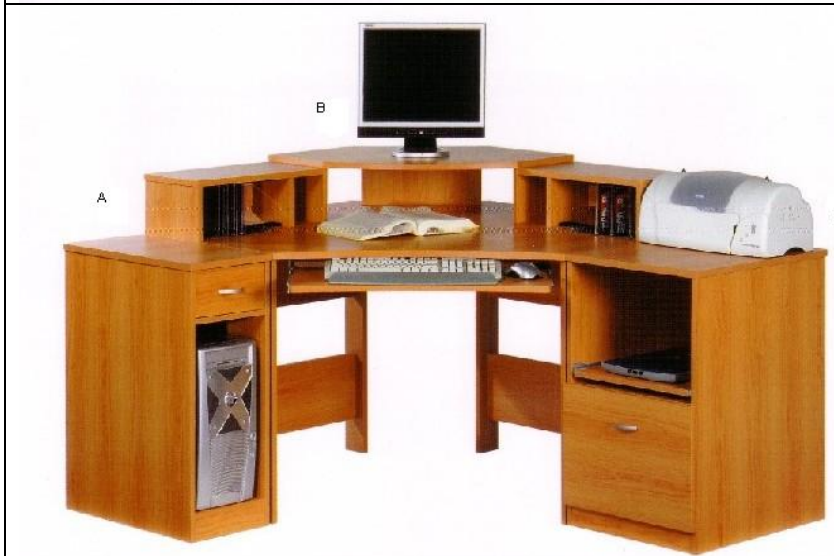

BOSTON Workstation

Desk-090
SOHO-10014

SIZE (WxDxH)mm
A) 280 x 550 x 740mm
B) 1100 x1100 x 908mm
C) 450 x 550 x 740mm