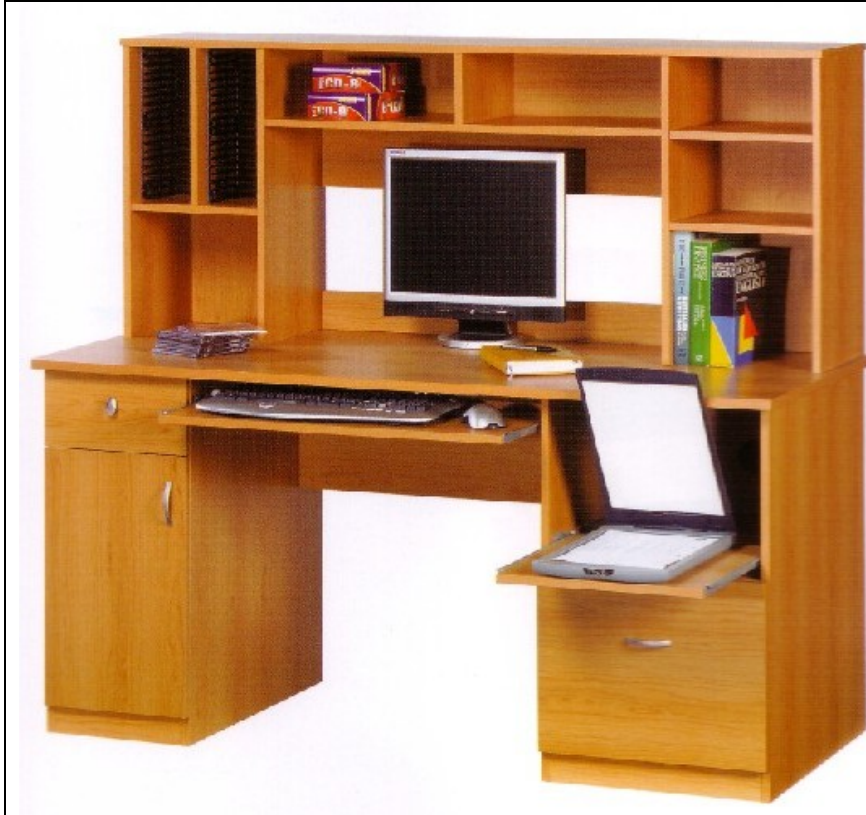

Furniture Catalogue 2006

Dallas Workstation

Desk-089
SOHO-10005

SIZE (WxDxH)mm
1570 x725x940mm

BOSTON Workstation

Desk-090
SOHO-10014

SIZE (WxDxH)mm
A) 280 x 550 x 740mm
B) 1100 x1100 x 908mm
C) 450 x 550 x 740mm

**Dell
Workcentre**

Desk-091
SOHO-10017

SIZE (WxDxH)mm
1500 x 700 x 1349mm

**Como
Workcentre**

Desk-092
SOHO-10311

SIZE (WxDxH)mm
1300 x 600 x 910mm

**Cedar
Workstation**

Desk-093
SOHO-10019

SIZE (WxDxH)mm
1548 x 550 x 908mm

FILE CABINETS

**Polo
File Cabinet**

Desk-094
SOHO-106075

SIZE (WxDxH)mm
480 x 490 x 1070mm

Please note a variety of colours and materials available upon request.

All Furniture comes as “Flat packs” ready for assembly (Hex Key included)

SPECIFICATION

Back (WxH): 49x60cm

Seat (WxH): 50x50cm

Seat Height: 46-56cm

N.W : 14KG

G.W : 16KG

Color : Black

Chelsea 209
Stock Code: Desk-117